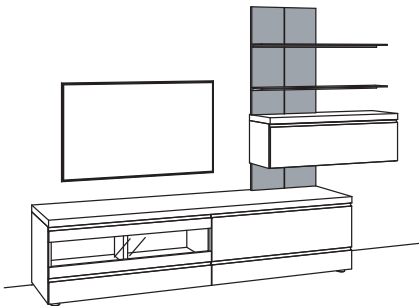

recommendation VP12-....L/R

R= reversed (same price)

W 300 cm
H 207 cm
D 53/33/20 cm

TOTAL PRICE

recommendation consists of:

1x lowboard v-plus 3000	5702-....L
1x wall panel v-plus 3000	5785-3880
1x surcharge, special size wall panel	9999-9973
1x hanging cabinet v-plus 3000	5704-..80
2x metal shelf v-plus 3000	5781-1800

LIGHTING PACKAGE:

complete lighting incl. transformer, extension cord and dimmer **VC12-0000**

LIGHTING for single orders

2x set of 1 LED lighting, lowboard à	5790-0001
1x ambient lighting, lowboard	5791-0006
1x ambient lighting, wall panel	5793-0001
2x transformer à	5795-0000
2x additional extension cord à	5796-0000
1x transmit dimmer set	0094-0039

supplementary equipment, optional:

1x cable outlet, lowboard	5788-0000
1x cable cover + tv wall mount	0098-7239
1x infrared repeater	0089-0039

wall panel always in lacquered anthracite matt finish.