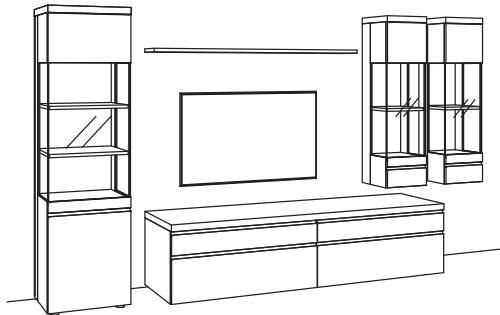

V-PLUS 3000

Available in (Please add order-no. with finish code.):

7280 - wild oak light soft brushed oiled finish, partly solid

optional underframe:

-18.. - Metal anthracite matt/-72.. - wild oak light soft brushed, oiled finish

9th number of the order-no.:
L=pictured wall unit
R=mirrored wall unit

recommendation VP07-....L/R

R= reversed (same price)

W 385 cm
H 211 cm
D 53/43/33/20 cm

TOTAL PRICE

recommendation consists of:

1x cabinet v-plus 3000	5761-....L
1x lowboard v-plus 3000	5701-..80L
1x wall shelf v-plus 3000	5777-..80
2x hanging cabinet v-plus 3000	5706-....R

LIGHTING PACKAGE:

complete lighting incl. transformer, extension cord and dimmer **VC07-0000**

LIGHTING for single orders

7x set of 1 LED lighting, cabinet/hanging cabinet à	5790-0001
1x set of 3 LED lightings, wall shelf	5790-0003
1x ambient lighting, cabinet	5791-0018
1x ambient lighting, lowboard	5791-0006
3x transformer à	5795-0000
2x add. extension cord v-plus 3000 à	5796-0000
1x transmit dimmer set	0094-0039

supplementary equipment, optional:

1x underframe, cabinet	5789-..01
1x underframe lighting, cabinet	5794-0001
1x underframe, lowboard	5789-..05
1x underframe lighting, lowboard	5794-0005
1x cable outlet, lowboard	5788-0000
1x cable cover + tv wall mount	0098-7239
1x infrared repeater	0089-0039