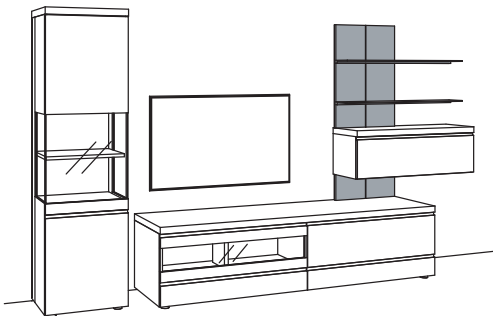

recommendation VP14-....L/R

R= reversed (same price)

W 379 cm
H 211 cm
D 53/43/33/20 cm

TOTAL PRICE

recommendation consists of:

1x cabinet v-plus 3000	5760-....L
1x lowboard v-plus 3000	5702-....L
1x wall panel v-plus 3000	5785-3880
1x surcharge, special size wall panel	9999-9973
1x hanging cabinet v-plus 3000	5704-..80
2x metal shelf v-plus 3000	5781-1800

LIGHTING PACKAGE:

complete lighting incl. transformer, extension cord and dimmer **VC14-0000**

LIGHTING for single orders

4x set of 1 LED lighting, cabinet/lowboard à	5790-0001
1x ambient lighting, cabinet	5791-0018
1x ambient lighting, lowboard	5791-0006
1x ambient lighting, wall panel	5793-0001
3x transformer à	5795-0000
2x add. extension cord v-plus 3000 à	5796-0000
1x transmit dimmer set	0094-0039

supplementary equipment, optional:

1x underframe, cabinet	5789-..01
1x underframe lighting, cabinet	5794-0001
1x cable outlet, lowboard	5788-0000
1x cable cover + tv wall mount	0098-7239
1x infrared repeater	0089-0039

wall panel always in lacquered anthracite matt finish.