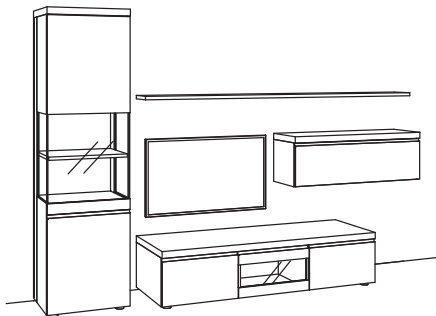

recommendation VP04-....L/R

R= reversed (same price)

W 320 cm
H 211 cm
D 53/43/33/20 cm

TOTAL PRICE

recommendation consists of:

1x cabinet v-plus 3000	5760-....L
1x lowboard v-plus 3000	5687-....
1x wall shelf v-plus 3000	5778-..80
1x hanging cabinet v-plus 3000	5704-..80

LIGHTING PACKAGE:

complete lighting incl. transformer, extension cord and dimmer **VC04-0000**

LIGHTING for single orders

3x set of 1 LED lighting, cabinet/lowboard à	5790-0001
1x set of 4 LED lightings, wall shelf	5790-0004
1x ambient lighting, cabinet	5791-0018
1x ambient lighting, lowboard	5791-0002
2x transformer à	5795-0000
2x add. extension cord v-plus 3000 à	5796-0000
1x transmit dimmer set	0094-0039

supplementary equipment, optional:

1x underframe, cabinet	5789-..01
1x underframe lighting, cabinet	5794-0001
1x underframe, lowboard	5789-..04
1x underframe lighting, lowboard	5794-0004
1x cable outlet, lowboard	5788-0000
1x cable cover + tv wall mount	0098-7239
1x infrared repeater	0089-0039