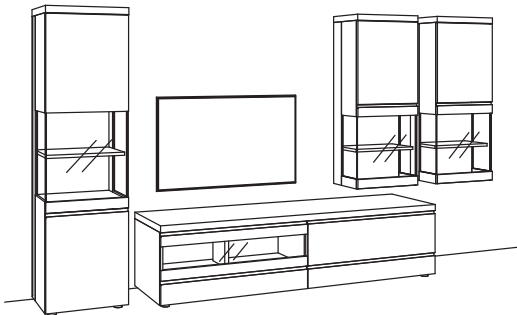

recommendation VP10-....L/R

R= reversed (same price)

W 398 cm
H 211 cm
D 53/43/33 cm

TOTAL PRICE

recommendation consists of:

1x	cabinet v-plus 3000	5760-....L
1x	lowboard v-plus 3000	5702-....L
2x	hanging cabinet v-plus 3000	5708-....R

LIGHTING PACKAGE:

complete lighting incl. transformer, extension cord and dimmer **VC10-0000**

LIGHTING for single orders

8x	set of 1 LED lighting, cabinet/lowboard/hanging cabinet à	5790-0001
1x	ambient lighting, cabinet	5791-0018
1x	ambient lighting, lowboard	5791-0006
2x	transformer à	5795-0000
2x	additional extension cord à	5796-0000
1x	transmit dimmer set	0094-0039

supplementary equipment, optional:

1x	underframe, cabinet	5789-..01
1x	underframe lighting, cabinet	5794-0001
1x	underframe, lowboard	5789-..05
1x	underframe lighting, lowboard	5794-0005
1x	cable outlet, lowboard	5788-0000
1x	cable cover + tv wall mount	0098-7239
1x	infrared repeater	0089-0039