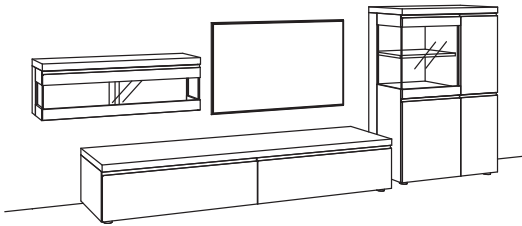

LIGHTING PACKAGE:

complete lighting incl. transformer, extension cord and dimmer **VC02-0000**

LIGHTING for single orders

4x set of 1 LED lighting, hanging cabinet/highboard à	5790-0001
1x ambient lighting, lowboard	5791-0003
1x ambient lighting, highboard	5791-0014
2x transformer à	5795-0000
2x add. extension cord v-plus 3000 à	5796-0000
1x transmit dimmer set	0094-0039

supplementary equipment, optional:

1x underframe, lowboard	5789-..05
1x underframe lighting, lowboard	5794-0005
1x underframe, highboard	5789-..02
1x underframe lighting, highboard	5794-0002
1x cable outlet, lowboard	5788-0000
1x cable cover + tv wall mount	0098-7239
1x infrared repeater	0089-0039