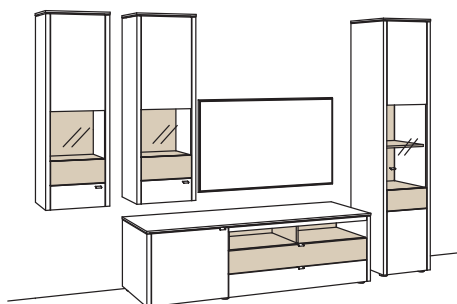

recommendation GA10-....L/R

R = reversed (same price)

W 320 cm
H 208 cm
D 53/43/33 cm

TOTAL PRICE

recommendation consists of:

2x hanging cabinet game	9724-....L
1x lowboard game	9712-....L
1x cabinet game	9773-....R

LIGHTING PACKAGE:

complete lighting incl. transformer, extension cord and dimmer **GL10-0000**

LIGHTING for single orders

6x set of 1 LED lighting, hanging cabinet/lowboard/cabinet à	9790-0001
2x top panel lighting, hanging cabinet à	9791-0001
1x top panel lighting, lowboard	9791-0027
1x top panel lighting, cabinet	9791-0011
2x transformer à	9795-0000
1x Extra extension cord game	9796-0000
1x transmit dimmer set	0094-0044

supplementary equipment, optional:

1x underframe, lowboard	9821-..06
1x underframe lighting, lowboard	9792-0006
1x cable outlet, lowboard	9820-0000
1x cable cover + tv wall mount	0098-..44
1x infrared repeater	0089-0044

s. p. 27