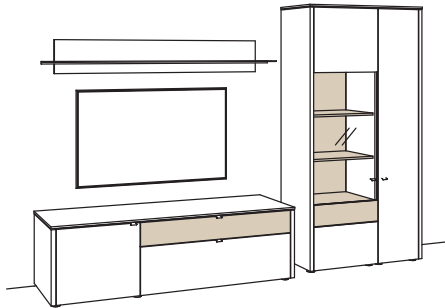

W 313 cm
H 208 cm
D 53/43/19 cm

TOTAL PRICE

recommendation consists of:

1x lowboard game	9711-....L
1x wall panel game	9808-....
1x cabinet game	9783-....R

LIGHTING PACKAGE:

complete lighting incl. transformer, extension cord and dimmer **GL07-0000**