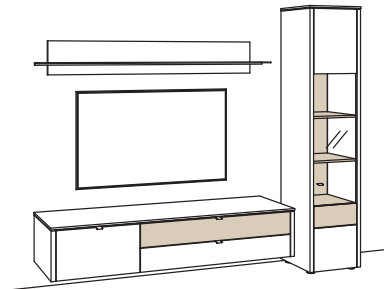

recommendation GA06-....L/R

R = reversed (same price)

W 253 cm
H 208 cm
D 53/43/19 cm

TOTAL PRICE

recommendation consists of:

1x hanging lowboard game	9700-....L
1x wall panel game	9808-....
1x cabinet game	9770-....R