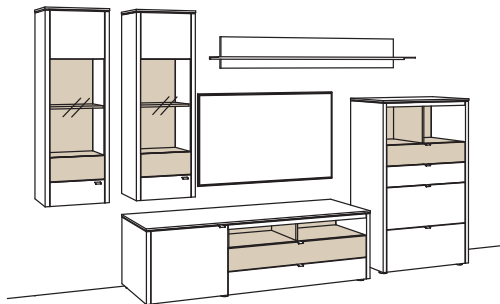

recommendation GA16-....L/R

R = reversed (same price)

W	360 cm	TOTAL PRICE
H	208 cm	
D	53/43/33/19 cm	

recommendation consists of:

2x	hanging cabinet game	9722-....L
1x	lowboard game	9712-....L
1x	wall panel game	9808-....
1x	highboard game	9760-....

LIGHTING PACKAGE:

complete lighting incl. transformer, extension cord and dimmer **GL16-0000**

LIGHTING for single orders

8x	set of 1 LED lighting, hanging cabinet/lowboard/highboard à	9790-0001
2x	top panel lighting, hanging cabinet à	9791-0001
1x	top panel lighting, lowboard	9791-0027
1x	top panel lighting, highboard	9791-0013
1x	wall panel lighting, wall panel	9794-0003
3x	transformer à	9795-0000
1x	Extra extension cord game	9796-0000
1x	transmit dimmer set	0094-0044

supplementary equipment, optional:

1x	underframe, lowboard	9821-..06	
1x	underframe lighting, lowboard	9792-0006	
1x	underframe, highboard	9821-..02	
1x	underframe lighting, highboard	9792-0002	
1x	cable outlet, lowboard	9820-0000	
1x	cable cover + tv wall mount	0098-..44	s. p. 27
1x	infrared repeater	0089-0044	

Wall panel and aluminium tray always in the colour of the carcase.