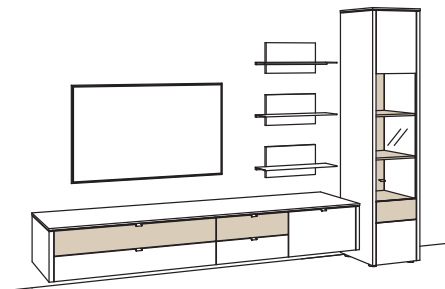

recommendation GA08-....L/R

R = reversed (same price)

W 313 cm
H 208 cm
D 53/43/19 cm

TOTAL PRICE

recommendation consists of:

1x hanging lowboard game	9701-....R
3x wall panel game	9806-....
1x cabinet game	9770-....R

LIGHTING PACKAGE:

complete lighting incl. transformer, extension cord and dimmer **GL08-0000**

LIGHTING for single orders

3x set of 1 LED lighting, cabinet à	9790-0001
1x top panel lighting, hanging lowboard	9791-0028
1x top panel lighting, cabinet	9791-0011
3x wall panel lighting, wall panel à	9794-0001
1x bottom lighting, hanging lowboard	9797-0002
2x transformer à	9795-0000
1x Extra extension cord game	9796-0000
1x transmit dimmer set	0094-0044

supplementary equipment, optional:

1x cable outlet, hanging lowboard	9820-0000	
1x cable cover + tv wall mount	0098-..44	s. p. 27
1x infrared repeater	0089-0044	

Wall panel and aluminium tray always in the colour of the carcase.