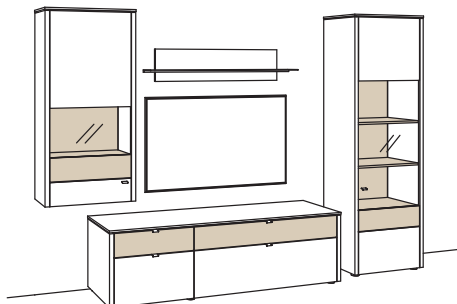

R = reversed (same price)

W 313 cm
H 208 cm
D 53/43/33/19 cm

TOTAL PRICE

recommendation consists of:

1x hanging cabinet game	9729-....L
1x lowboard game	9710-....L
1x wall panel game	9807-....
1x cabinet game	9776-....R