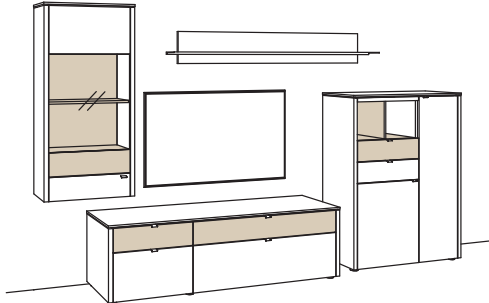

recommendation GA15-....L/R

R = reversed (same price)

W	353 cm	TOTAL PRICE
H	208 cm	
D	53/43/33/19 cm	

recommendation consists of:

1x	hanging cabinet game	9727-....L
1x	lowboard game	9710-....L
1x	wall panel game	9808-....
1x	highboard game	9761-....R