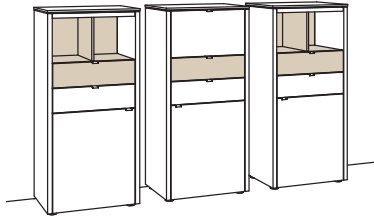

GAME

Available in (Please add order-no. with finish code):

carcase + front: (5TH + 6TH number)

37 - lacquered crystal white matt

38 - lacquered anthracite matt

front accent: (7TH + 8TH number)

71 - timber oak

73 - straight slats

74 - slanted slats

9TH number of the order-no.:

L=pictured wall unit

R=mirrored wall unit

optional underframe: **-11..** metal crystal white matt | **-18..** metal anthracite matt

recommendation GA04-....L/R

R = reversed (same price)

W 240 cm
H 140 cm
D 43 cm

TOTAL PRICE

recommendation consists of:

1x highboard game	9758-....L
1x highboard game	9757-....R
1x highboard game	9758-....R

LIGHTING PACKAGE:

complete lighting incl. transformer, extension cord and dimmer **GL04-0000**

LIGHTING for single orders

4x set of 1 LED lighting, highboard à	9790-0001
3x top panel lighting, highboard à	9791-0012
2x transformer à	9795-0000
1x transmit dimmer set	0094-0044

supplementary equipment, optional:

3x underframe, highboard à	9821-..01
3x underframe lighting, highboard à	9792-0001

recommendation GA05-....

W 300 cm
H 208 cm
D 43/19 cm