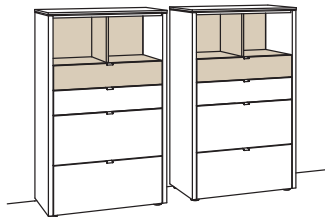

recommendation GA02-....

W 193 cm
H 140 cm
D 43 cm

TOTAL PRICE

recommendation consists of:

2x highboard game	9760-....

LIGHTING PACKAGE:

complete lighting incl. transformer, extension cord and dimmer **GL02-0000**

LIGHTING for single orders

4x set of 1 LED lighting, highboard à	9790-0001
2x top panel lighting, highboard à	9791-0013
1x transformer	9795-0000
1x Extra extension cord game	9796-0000
1x transmit dimmer set	0094-0044

supplementary equipment, optional:

2x underframe, highboard à	9821-..02
2x underframe lighting, highboard à	9792-0002