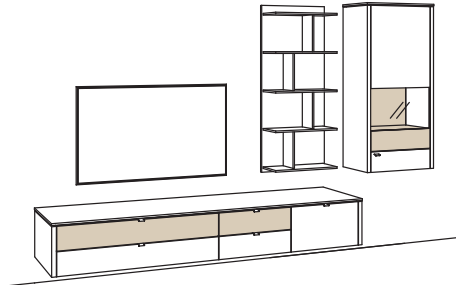

W 333 cm
H 208 cm
D 53/33/22 cm

TOTAL PRICE

recommendation consists of:

1x hanging lowboard game	9701-....R
1x wall panel game	9804-..00
1x hanging cabinet game	9729-....R

supplementary equipment, optional: