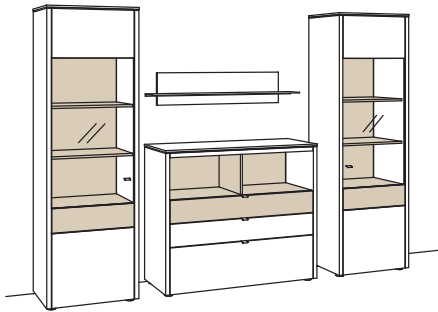

recommendation GA05-....

W 300 cm
H 208 cm
D 43/19 cm

TOTAL PRICE

recommendation consists of:

1x cabinet game	9779-....L
1x sideboard game	9744-....
1x wall panel game	9807-....
1x cabinet game	9779-....R