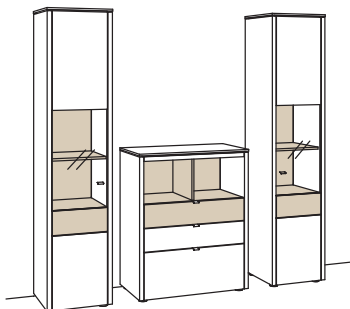

recommendation GA03-....

W 220 cm
H 208 cm
D 43 cm

TOTAL PRICE

recommendation consists of:

1x cabinet game	9773-....L
1x sideboard game	9741-....
1x cabinet game	9773-....R

supplementary equipment, optional:

complete lighting incl. transformer, extension cord and dimmer **GL03-0000**

LIGHTING for single orders

6x set of 1 LED lighting, sideboard/cabinet à	9790-0001
2x top panel lighting, cabinet à	9791-0011
1x top panel lighting, sideboard	9791-0013
2x transformer à	9795-0000
1x Extra extension cord game	9796-0000
1x transmit dimmer set	0094-0044

weiteres Zubehör:

1x underframe, sideboard	9821-..02
1x underframe lighting, sideboard	9792-0002