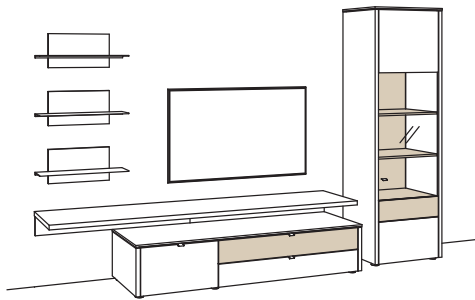

recommendation GA12-....L/R

R = reversed (same price)

W 333 cm
H 208 cm
D 53/47/43/19 cm

TOTAL PRICE

recommendation consists of:

1x lowboard game	9705-....L
1x stacking element game	9813-..00
3x wall panel game	9806-....
1x cabinet game	9776-....R

LIGHTING PACKAGE:

complete lighting incl. transformer, extension cord and dimmer **GL12-0000**

LIGHTING for single orders

3x set of 1 LED lighting, cabinet à	9790-0001
1x top panel lighting, lowboard	9791-0027
1x top panel lighting, cabinet	9791-0012
1x lighting for stacking element, stacking element	9793-0002
3x wall panel lighting, wall panel à	9794-0001
2x transformer à	9795-0000
1x Extra extension cord game	9796-0000
1x transmit dimmer set	0094-0044

supplementary equipment, optional:

1x underframe, cabinet	9821-..01
1x underframe lighting, cabinet	9792-0001
2x cable outlet, lowboard/stacking element à	9820-0000
1x cable cover + tv wall mount	0098-..44 s. p. 27
1x infrared repeater	0089-0044

Wall panel and aluminium tray always in the colour of the carcase.