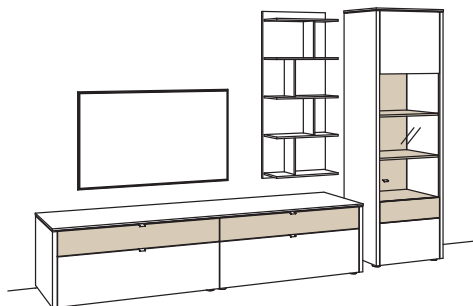

recommendation GA13-....L/R

R = reversed (same price)

Please note: timber oak at Lowboard W 246 cm only available on request!

W 333 cm
H 208 cm
D 53/43/22 cm

TOTAL PRICE

recommendation consists of:

1x lowboard game	9714....
1x wall panel game	9804..00
1x cabinet game	9776....R