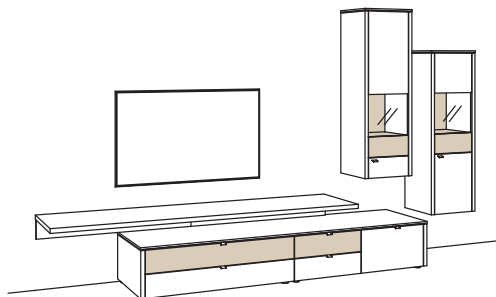

recommendation GA17-....L/R

R = reversed (same price)

W 375 cm
H 210 cm
D 53/47/33 cm

TOTAL PRICE

recommendation consists of:

1x lowboard game	9706....R
1x stacking element game	9813..00
1x hanging cabinet game	9724....R
1x hanging cabinet game	9723....R