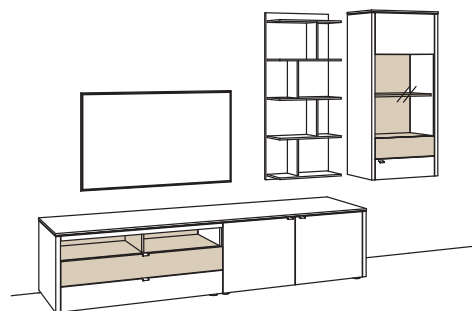

recommendation GA14-....L/R

R = reversed (same price)

W 333 cm
H 208 cm
D 53/33/22 cm

TOTAL PRICE

recommendation consists of:

1x lowboard game	9716....R
1x wall panel game	9804..00
1x hanging cabinet game	9727....R

LIGHTING PACKAGE:

complete lighting incl. transformer, extension cord and dimmer **GL14-0000**

LIGHTING for single orders

4x set of 1 LED lighting, lowboard/hanging cabinet à	9790-0001
1x set of 8 LED lightings, wall panel	9790-0008
1x top panel lighting, lowboard	9791-0028
1x top panel lighting, hanging cabinet	9791-0002
2x transformer à	9795-0000
1x extension cord, wall panel	9796-0000
1x transmit dimmer set	0094-0044

supplementary equipment:

1x underframe, lowboard	9821..07
1x underframe lighting, lowboard	9792-0007
1x cable outlet, lowboard	9820-0000
1x cable cover + tv wall mount	0098..44
1x infrared repeater	0089-0044

s. p. 27

Wall panel always in the colour of the carcase.