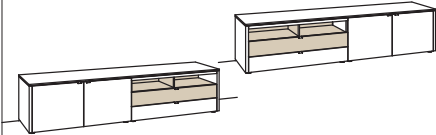

GAME

Available in (Please add order-no. with finish code):

carcase + front: (5TH + 6TH number)

37 - lacquered crystal white matt

38 - lacquered anthracite matt

front accent: (7TH + 8TH number)

71 - timber oak

73 - straight slats

74 - slanted slats

optional underframe: **-11..** metal crystal white matt | **-18..** metal anthracite matt

1,5 GRIDS

H 55 cm

LOWBOARD

lowboard game

2 doors
2 wood shelves, adjustable
2 full pull out drawers
(divided)
2 open spaces
pre-assembled, 3 cases

W à 246 cm
H 55 cm
D 53 cm

inside measurement open spaces:
2x WxHxD 574x135x383 mm

PLEASE ADD UNDERFRAME SEPERATELY!

Supplementary equipment at a surcharge can be found from pg. 24:

panel, stacking element, underframe, LED lighting, cutlery insert, cable cover, transformer, transmit dimmer set ...

order no.:	9716-....L/R	à
2x set of 1 LED lighting	9790-0001	à
top panel lighting	9791-0028	
transformer	9795-0000	
underframe	9821-..07	
underframe lighting	9792-0007	
cable outlet	9820-0000	
cable cover	0096-..44	
cable cover + tv mount	0098-..44	
IR repeater	0089-0044	

Care Kit 2 for light oiled surfaces:
order-no.: **0000-1428**

Special sizes (changes of width, depth or height possible on request!)

No special colours available!