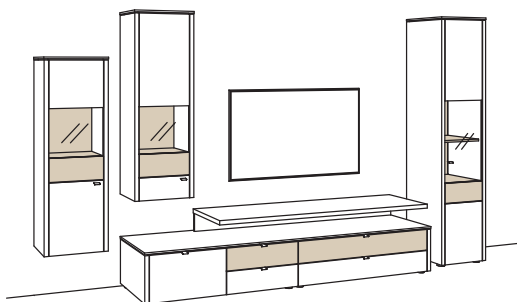

recommendation GA18-....L/R

R = reversed (same price)

W 380 cm
H 208 cm
D 53/47/43/33 cm

TOTAL PRICE

recommendation consists of:

1x hanging cabinet game	9723....L
1x hanging cabinet game	9724....L
1x lowboard game	9706....L
1x stacking element game	9812..00
1x cabinet game	9773....R

LIGHTING PACKAGE:

complete lighting incl. transformer, extension cord and dimmer **GL18-0000**

LIGHTING for single orders

4x set of 1 LED lighting, hanging cabinet/cabinet à	9790-0001
2x top panel lighting, hanging cabinet à	9791-0001
1x top panel lighting, lowboard	9791-0028
1x top panel lighting, cabinet	9791-0011
1x lighting for stacking element, stacking element	9793-0001
2x transformer à	9795-0000
1x Extra extension cord game	9796-0000
1x transmit dimmer set	0094-0044

supplementary equipment, optional:

2x cable outlet, lowboard/stacking element à	9820-0000	
1x cable cover + tv wall mount	0098..44	s. p. 27
1x infrared repeater	0089-0044