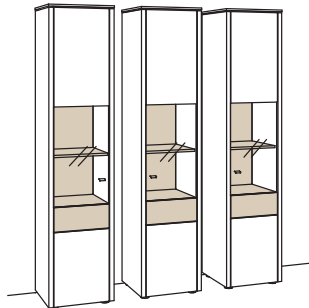

W 180 cm
 H 208 cm
 D 43 cm

TOTAL PRICE

recommendation consists of:

1x cabinet game	9773-....L
2x cabinet game	9773-....R

LIGHTING PACKAGE:

complete lighting incl. transformer, extension cord and dimmer **GL01-0000**