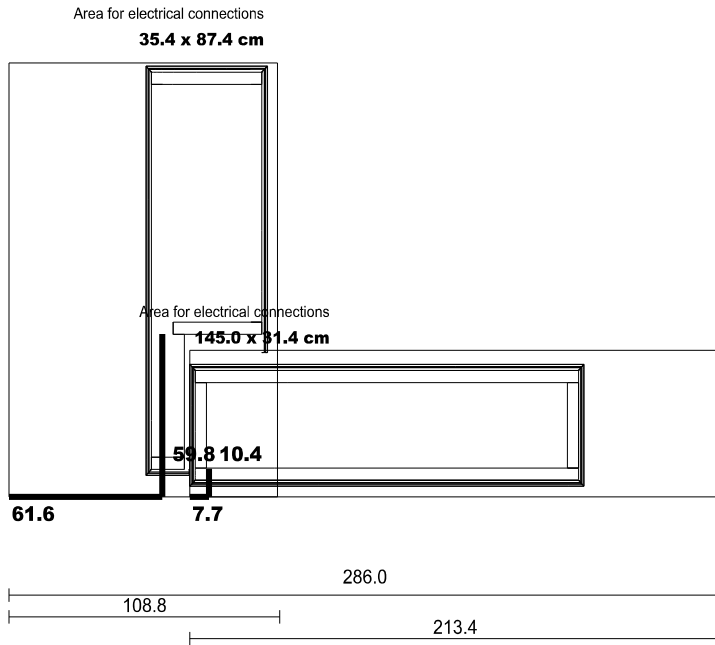

RH 250.0

P*7941
 P*9115 LED
 P*922 LED

P*3225 LED P*7941
 P*2119 FFB P*322 LED

Rows	A	B	C
Front			
Core walnut natura			
Top cover shelf / Sides	Elliptic end unit / Angled shelves		
Anthracite structured lacquer	Anthracite structured lacquer		

NAV1 [b9cm 6wd8] 17.07.2023

Project number:	314
commission / client	
Customer:	

RH 250.0

Rows	A	B	C
Front			
Core walnut natura			
Top cover shelf / Sides	Elliptic end unit / Angled shelves		
Anthracite structured lacquer	Anthracite structured lacquer		