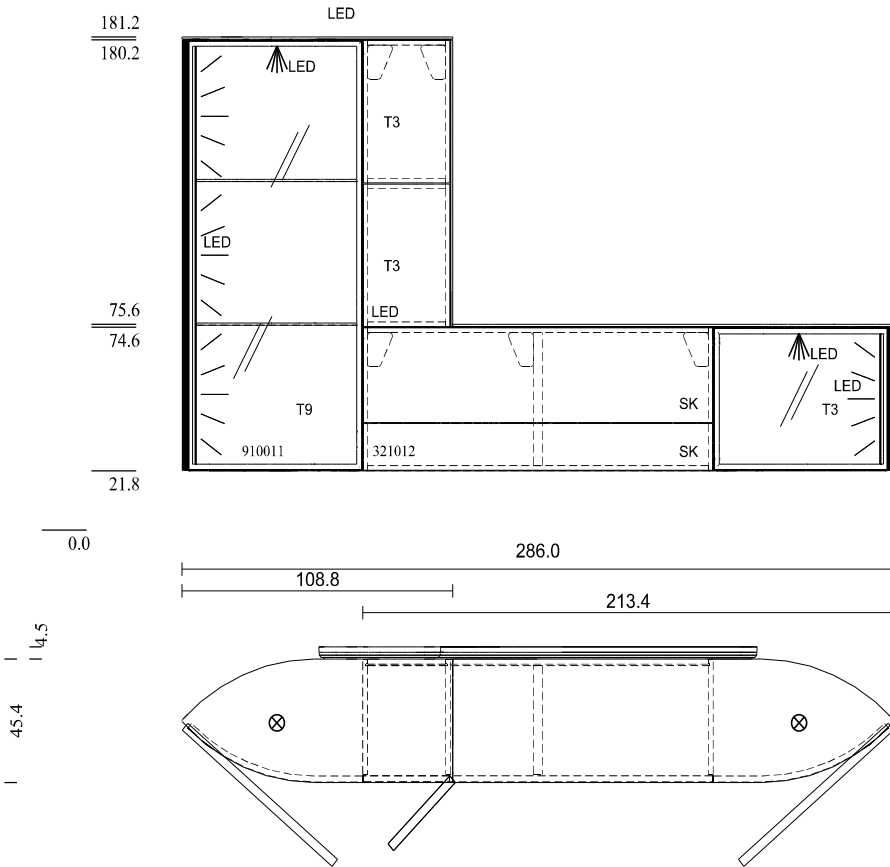

RH 250.0

P*7941
 P*9115 LED
 P*922 LED

P*3225 LED P*7941
 P*2119 FFB P*322 LED

Rows	A	B	C
Front			
Core walnut natura			
Top cover shelf / Sides	Elliptic end unit / Angled shelves		
Anthracite structured lacquer	Anthracite structured lacquer		

NAV1 [b9cm 6wd8] 17.07.2023

Project number:	314
commission / client	
Customer:	

RH 250.0

Rows	A	B	C
Front			
Core walnut natura			
Top cover shelf / Sides	Elliptic end unit / Angled shelves		
Anthracite structured lacquer	Anthracite structured lacquer		