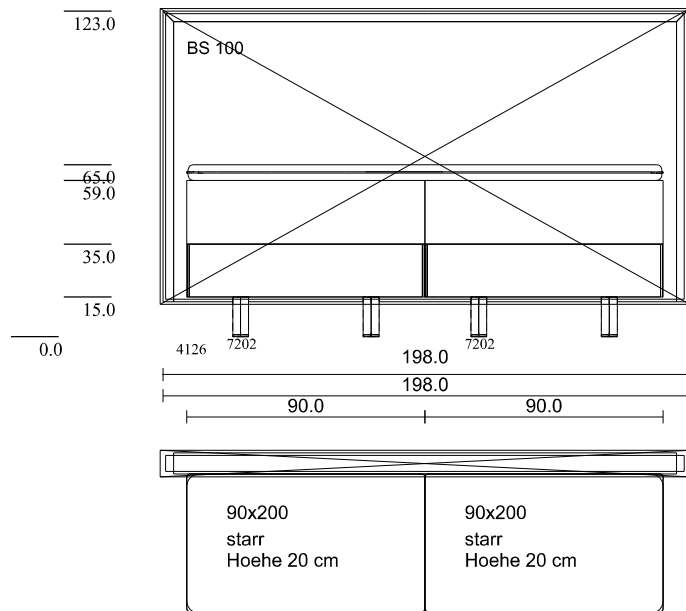

RH 250.0

\*907A Topper  
\*232122 Matratze  
\*426 Holzrahmen

\*232123 Matratze

Rows

A

B

HB04 [ksqc 3zqi] 10.10.2023

Furniture fabric cover				
S308 Sm.fbc.of microf.light grey				
Version Bed accent				
S356 Sm.fbc.white				
Finish legs	Wood/Lacquer version Frame Basic headboard			
Black lacquer	Oak natural			