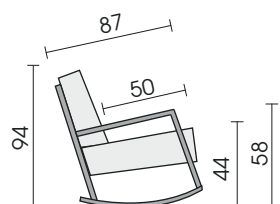

### Processing options of main seam / decorative seam

	Plain seam (at seat cushion) Plateau is made with lap seam	Lap seam	Raw edged	Moccasin seam extra charge	Twin seam extra charge	KR* (zipper piping) extra charge	Overcast seam extra charge	Piping	Two needle seam	Square seam extra charge
										
Fabric	x	x								
Leather		x								
Fur										

Side vies

☐ = Label

Rocking chair  
109

Each piece of furniture is handmade and unique. Deviations to the listed measurements may be caused by:  
1. different upholstery materials (fabric, leather), 2. processing of ticking mats, 3. the pressure to combine individual parts, etc.  
The seat comfort of a sofa type with larger seat depth usually differs from one with lower depth.