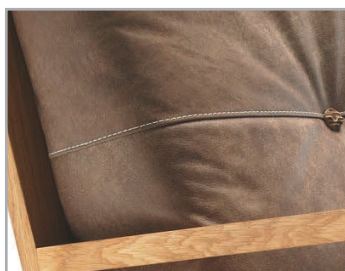

# PRODUCT INFORMATION MODEL 1007 SWINGELING

© 2009 KURT BEIER & KATI QUINGER

Wild steamed and oiled oak

Noble decoration seam

Soft seat- and back upholstery

**SWINGELING:** THE COSY AND MODERN SOLID WOOD ROCKING CHAIR. PURE NATURE! WILD STEAMED AND OILED OAK IN COMBINATION WITH HIGH-QUALITY WILD ANILINE LEATHER, FELT OR FABRIC IN HAND-WEAVE-OPTICS. THE INSERTED SOFT SEAT- AND BACK-UPHOLSTERY ENSURES COMFORTABLE SITTING. A PERFECT LOOK FOR A MODERN LIVING ROOM. SWINGELING IS A GREAT FUN AND SIMPLE TO COMBINE WITH SEVERAL MODELS OF BULLFROG. UNIQUE PIECE PRODUCTION.

### Processing options of main seam / decorative seam

	Plain seam (at seat cushion) Plateau is made with lap seam	Lap seam	Raw edged	Moccasin seam extra charge	Twin seam extra charge	KR* (zipper piping) extra charge	Overcast seam extra charge	Piping	Two needle seam	Square seam extra charge
										
Fabric	x	x								
Leather		x								
Fur										

It is possible to order main seam or decorative seam either tone in tone like the colours of cover or in the contrasting colours white, nature, grey, rust and black. On request special colours possible.  
\*Zipper piping: optionally in the colours black, red, nature or light grey.

Side vies

☐ = Label

Rocking chair  
109

Each piece of furniture is handmade and unique. Deviations to the listed measurements may be caused by:  
1. different upholstery materials (fabric, leather), 2. processing of ticking mats, 3. the pressure to combine individual parts, etc.  
The seat comfort of a sofa type with larger seat depth usually differs from one with lower depth.