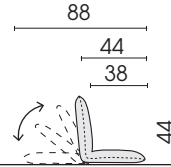

Please specify when ordering.

*Model OD0001 Pro.Bier is also available as indoor product!*

*For further informations refer to product information 0001 Pro.Bier.*

07.03.2022

Side view **type 572**

Side view **type 584**

□ = Label

Functional seat cushion  
39 x 78  
**572**

Functional seat cushion  
49 x 88  
**584**

Each piece of furniture is handmade and unique. Deviations to the listed measurements may be caused by:

1. different upholstery materials (fabric, leather), 2. processing of ticking mats, 3. the pressure to combine individual parts, etc.
- The seat comfort of a sofa type with larger seat depth usually differs from one with lower depth.