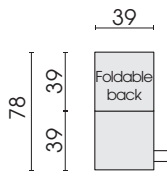

Please specify when ordering.

*Model OD0001 Pro.Bier is also available as indoor product!*

*For further informations refer to product information 0001 Pro.Bier.*

07.03.2022

Side view **type 572**

Side view **type 584**

□ = Label

Functional seat cushion  
39 x 78  
**572**

Functional seat cushion  
49 x 88  
**584**

Each piece of furniture is handmade and unique. Deviations to the listed measurements may be caused by:

1. different upholstery materials (fabric, leather), 2. processing of ticking mats, 3. the pressure to combine individual parts, etc.
- The seat comfort of a sofa type with larger seat depth usually differs from one with lower depth.