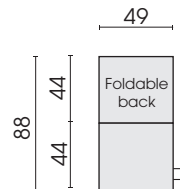

Please specify when ordering.

*Model OD0001 Pro.Bier is also available as indoor product!*

*For further informations refer to product information 0001 Pro.Bier.*

07.03.2022

Side view **type 572**

Side view **type 584**

□ = Label

Functional seat cushion  
39 x 78  
**572**

Functional seat cushion  
49 x 88  
**584**

Each piece of furniture is handmade and unique. Deviations to the listed measurements may be caused by:

1. different upholstery materials (fabric, leather), 2. processing of ticking mats, 3. the pressure to combine individual parts, etc.
- The seat comfort of a sofa type with larger seat depth usually differs from one with lower depth.