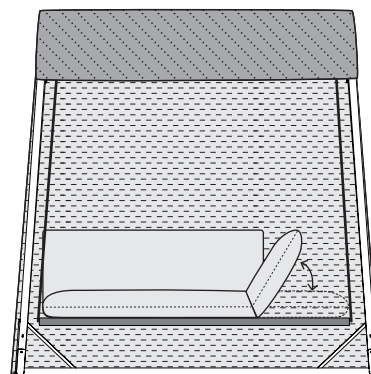

Seat height at 238 cm (ceiling height/FROGswing): approx. 56 cm (center suspension point)
3 adjustment possibilities in 5 cm steps (possible seat heights with standard rope is approx. 51 cm / 56 cm / 61 cm)
 The standard rope is suitable for a ceiling height of 233 cm - 243 cm.

Side view (Aufhängung P2)

Front view type 257 (Suspension P2)

Types with solid seat (Dimensions folded down)

Sofa 2,5-seat
armrest left
258

Sofa 2,5-seat
armrest right
257

Rocking frame OD2216 FROGswing (see price list OD2216 FROGswing)

Front side, rocking frame

Front view, rocking frame, open at the front
with sun canopy and weather protection

Weather protection

Sun canopy

Protective cover (waterproof):

Protective cover for type 257/258: **SH257**