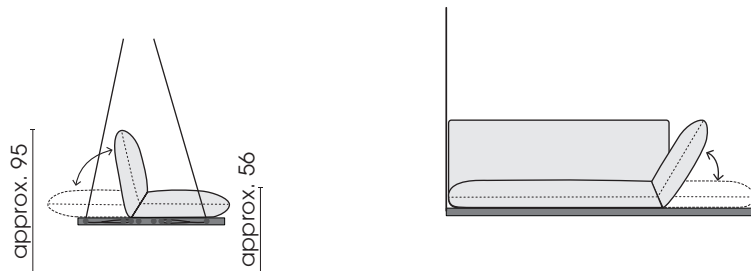

Delivery scope for Ceiling attachment:

- Fixing material for rocking joints (**concrete or wood**) (depending on order)
- Plastic coated wire rope: 4 pieces
- Rocking joints incl. carabines: 2 pieces
- 1 x Drilling template

Seat height at 238 cm (ceiling height/FROGswing): approx. 56 cm (center suspension point)
3 adjustment possibilities in 5 cm steps (possible seat heights with standard rope is approx. 51 cm / 56 cm / 61 cm)
 The standard rope is suitable for a ceiling height of 233 cm - 243 cm.