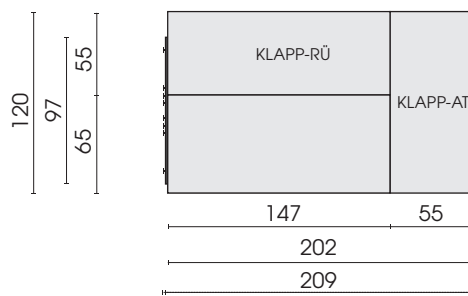

Seat height at 238 cm (ceiling height/FROGswing): approx. 56 cm (center suspension point)
3 adjustment possibilities in 5 cm steps (possible seat heights with standard rope is approx. 51 cm / 56 cm / 61 cm)
 The standard rope is suitable for a ceiling height of 233 cm - 243 cm.

Side view (Aufhängung P2)

Front view type 257 (Suspension P2)

Types with solid seat (Dimensions folded down)

Sofa 2,5-seat
armrest left
258

Sofa 2,5-seat
armrest right
257

Rocking frame OD2216 FROGswing (see price list OD2216 FROGswing)