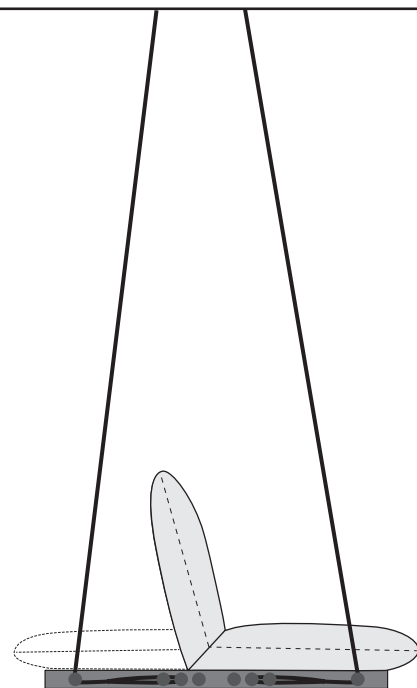

Delivery scope for Ceiling attachment:

- Fixing material for rocking joints (**concrete or wood**) (depending on order)
- Plastic coated wire rope: 4 pieces
- Rocking joints incl. carabines: 2 pieces
- 1 x Drilling template

Delivery scope for FROGswing:

- Fixing material for rocking joints **Frogswing**
- Plastic coated wire rope: 4 pieces
- Rocking joints incl. carabines: 2 pieces

* **The rocking joints are galvanised metal as standard.** For damp rooms such as wellness areas or in salty climates, the rocking joints can be ordered in V2A or V4A at an extra charge. **Please specify with order.**

Seat height at 238 cm (ceiling height/FROGswing): approx. 56 cm (center suspension point)
3 adjustment possibilities in 5 cm steps (possible seat heights with standard rope is approx. 51 cm / 56 cm / 61 cm)
 The standard rope is suitable for a ceiling height of 233 cm - 243 cm.