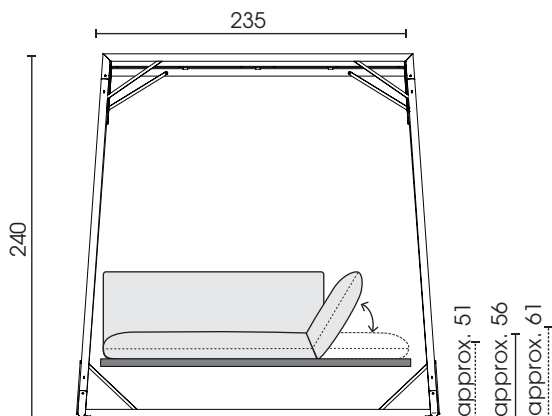

Seat height at 238 cm (ceiling height/FROGswing): approx. 56 cm (center suspension point)
3 adjustment possibilities in 5 cm steps (possible seat heights with standard rope is approx. 51 cm / 56 cm / 61 cm)
 The standard rope is suitable for a ceiling height of 233 cm - 243 cm.

Side view (Aufhängung P2)

Front view type 257 (Suspension P2)

Types with solid seat (Dimensions folded down)

Sofa 2,5-seat
armrest left
258

Sofa 2,5-seat
armrest right
257

Rocking frame OD2216 FROGswing (see price list OD2216 FROGswing)