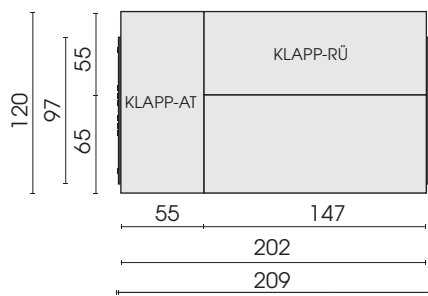

Seat height at 238 cm (ceiling height/FROGswing): approx. 56 cm (center suspension point)
3 adjustment possibilities in 5 cm steps (possible seat heights with standard rope is approx. 51 cm / 56 cm / 61 cm)
 The standard rope is suitable for a ceiling height of 233 cm - 243 cm.

Side view (Aufhängung P2)

Front view type 257 (Suspension P2)

Types with solid seat (Dimensions folded down)

Sofa 2,5-seat
armrest left
258

Sofa 2,5-seat
armrest right
257

Rocking frame OD2216 FROGswing (see price list OD2216 FROGswing)