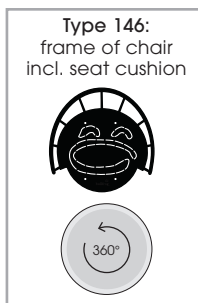

Type 146:
frame of chair
incl. seat cushion