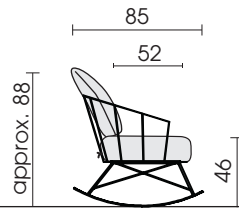

Please specify when ordering.

*Zipper piping: optionally in the colours black, red, nature or light grey.

Side view (type 146 + 146K)

Side view (type 109 + 146K)

31.03.2023

Elements

Armchair with armrest,
rotatable
146