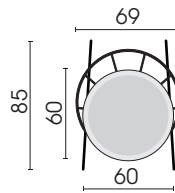

Please specify when ordering.

*Zipper piping: optionally in the colours black, red, nature or light grey.

Side view (type 146 + 146K)

Side view (type 109 + 146K)

31.03.2023

Elements

Armchair with armrest,
rotatable
146

Rocking chair
109

Back cushion
56 x 52
146K

Type 146:
frame of chair
incl. seat cushion

Type 109:
frame of chair
incl. seat cushion

Each piece of furniture is handmade and unique. Deviations to the listed measurements may be caused by:
1. different upholstery materials (fabric, leather), 2. processing of ticking mats, 3. the pressure to combine individual parts, etc.
The seat comfort of a sofa type with larger seat depth usually differs from one with lower depth.