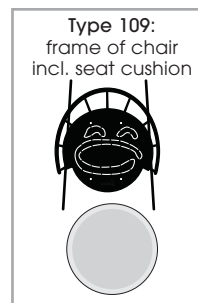

Type 109:
frame of chair
incl. seat cushion

Each piece of furniture is handmade and unique. Deviations to the listed measurements may be caused by:
1. different upholstery materials (fabric, leather), 2. processing of ticking mats, 3. the pressure to combine individual parts, etc.
The seat comfort of a sofa type with larger seat depth usually differs from one with lower depth.