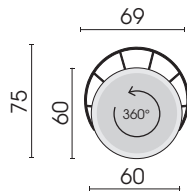

Please specify when ordering.

*Zipper piping: optionally in the colours black, red, nature or light grey.

Side view (type 146 + 146K)

Side view (type 109 + 146K)

31.03.2023

Elements

Armchair with armrest,
rotatable
146