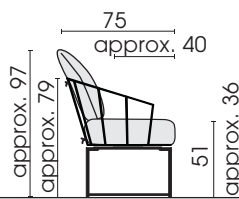

Please specify when ordering.

*Zipper piping: optionally in the colours black, red, nature or light grey.

Side view (type 146 + 146K)

Side view (type 109 + 146K)

31.03.2023

Elements

Armchair with armrest,
rotatable
146