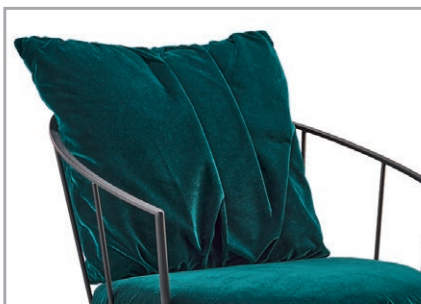

PRODUCT INFORMATION MODEL OD2206 GIN

© 2022 KURT BEIER & KATI QUINGER

TYPE 146

TYPE 109

Comfortable back cushion with decorative pleating

Armchair with 360° rotating function (type 146) or as rocking chair (type 109)

Seating comfort with pocket spring core (Insertable cushion)

GIN: LET THE EVENING BeGIN

SIT OUTSIDE IN STYLE AND ENJOY. RELAXING COMFORT CHAIR, GENTLY ROTATING OR AS A ROCKING CHAIR. THE DESIGN IS DEFINED BY THE FILIGREE METAL FRAME, BLACK, WITH OUTDOOR STRUCTURE COATING. CASUAL NOBLESSE. SEATING COMFORT WITH POCKET SPRING CORE IN THE SEAT CUSHION. COZY INLAID CUSHIONS. COMFORTABLE CUT. UNIQUE PIECE PRODUCTION.

Frame: steel, black matt fine structure powder-coated

Processing options of main seam / decorative seam

	Plain seam	Lap seam	KR* (zipper piping) extra charge	Overcast seam extra charge	Piping
Outdoor fabric	x				
Outdoor leather					