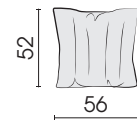

Please specify when ordering.

*Zipper piping: optionally in the colours black, red, nature or light grey.

Side view (type 146 + 146K)

Side view (type 109 + 146K)

31.03.2023

Elements

Armchair with armrest,
rotatable
146

Rocking chair
109

Back cushion
56 x 52
146K

Type 146:
frame of chair
incl. seat cushion

Type 109:
frame of chair
incl. seat cushion

Each piece of furniture is handmade and unique. Deviations to the listed measurements may be caused by:
1. different upholstery materials (fabric, leather), 2. processing of ticking mats, 3. the pressure to combine individual parts, etc.
The seat comfort of a sofa type with larger seat depth usually differs from one with lower depth.