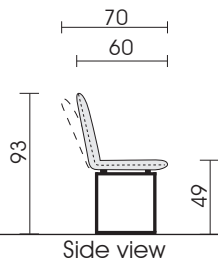

Model OD5728 Casino is also available as indoor product!

For further informations refer to product information 5728 Casino.

Side view

Side view

□ = Label

Chairs

Chair
without armrest
functional back
C43

Chair
with armrest
functional back
C53

Front view, type C06

Benches

Bench without armrest
C05

Bench without armrest
C06

Front view

Table

Dining table
T200

Each piece of furniture is handmade and unique. Deviations to the listed measurements may be caused by:
1. different upholstery materials (fabric, leather), 2. processing of ticking mats, 3. the pressure to combine individual parts, etc.
The seat comfort of a sofa type with larger seat depth usually differs from one with lower depth.