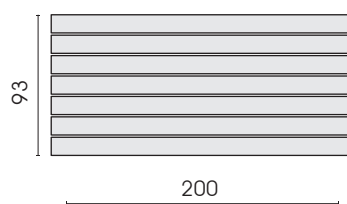

Front view, type C06

Benches

Bench without armrest
C05

Bench without armrest
C06

Front view

Table

Dining table
T200

Each piece of furniture is handmade and unique. Deviations to the listed measurements may be caused by:
1. different upholstery materials (fabric, leather), 2. processing of ticking mats, 3. the pressure to combine individual parts, etc.
The seat comfort of a sofa type with larger seat depth usually differs from one with lower depth.