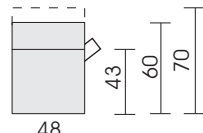

Model OD5728 Casino is also available as indoor product!

For further informations refer to product information 5728 Casino.

Side view

Side view

□ = Label

Chairs

Chair
without armrest
functional back
C43

Chair
with armrest
functional back
C53

Front view, type C06

Benches

Bench without armrest
C05

Bench without armrest
C06

Front view

Table

Dining table
T200

Each piece of furniture is handmade and unique. Deviations to the listed measurements may be caused by:
1. different upholstery materials (fabric, leather), 2. processing of ticking mats, 3. the pressure to combine individual parts, etc.
The seat comfort of a sofa type with larger seat depth usually differs from one with lower depth.