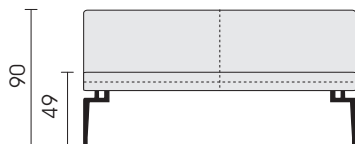

Model OD5728 Casino is also available as indoor product!

For further informations refer to product information 5728 Casino.

Side view

Side view

□ = Label

Chairs

Chair
without armrest
functional back
C43

Chair
with armrest
functional back
C53

Front view, type C06

Benches

Bench without armrest
C05

Bench without armrest
C06

Front view

Table

Dining table
T200

Each piece of furniture is handmade and unique. Deviations to the listed measurements may be caused by:
1. different upholstery materials (fabric, leather), 2. processing of ticking mats, 3. the pressure to combine individual parts, etc.
The seat comfort of a sofa type with larger seat depth usually differs from one with lower depth.