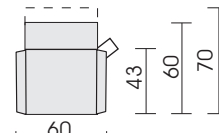

Model OD5728 Casino is also available as indoor product!

For further informations refer to product information 5728 Casino.

Side view

Side view

□ = Label

Chairs

Chair
without armrest
functional back
C43

Chair
with armrest
functional back
C53

Front view, type C06

Benches

Bench without armrest
C05

Bench without armrest
C06

Front view

Table

Dining table
T200

Each piece of furniture is handmade and unique. Deviations to the listed measurements may be caused by:
1. different upholstery materials (fabric, leather), 2. processing of ticking mats, 3. the pressure to combine individual parts, etc.
The seat comfort of a sofa type with larger seat depth usually differs from one with lower depth.