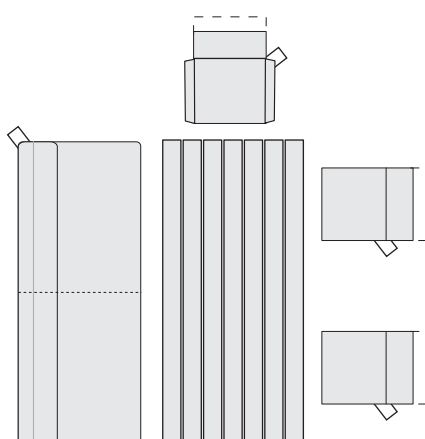

Front view, type C06

Benches

Bench without armrest
C05

Bench without armrest
C06

Front view

Table

Dining table
T200

Each piece of furniture is handmade and unique. Deviations to the listed measurements may be caused by:
1. different upholstery materials (fabric, leather), 2. processing of ticking mats, 3. the pressure to combine individual parts, etc.
The seat comfort of a sofa type with larger seat depth usually differs from one with lower depth.

Protective covers (Waterproof)

Protective cover for type T200: SHT200

Protective cover for type C43: SHC43

Protective cover for type C53: SHC53

Protective cover for type C05: SHC05

Protective cover for type C06: SHC06

Combinations

- Type C53
- 2 x type C43
- Type C06
- Type T200