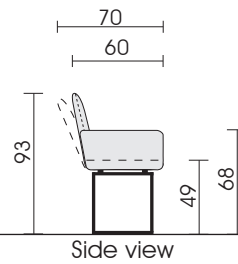

Model OD5728 Casino is also available as indoor product!

For further informations refer to product information 5728 Casino.

Side view

Side view

□ = Label

Chairs

Chair
without armrest
functional back
C43

Chair
with armrest
functional back
C53

Front view, type C06

Benches

Bench without armrest
C05

Bench without armrest
C06

Front view

Table

Dining table
T200

Each piece of furniture is handmade and unique. Deviations to the listed measurements may be caused by:
1. different upholstery materials (fabric, leather), 2. processing of ticking mats, 3. the pressure to combine individual parts, etc.
The seat comfort of a sofa type with larger seat depth usually differs from one with lower depth.