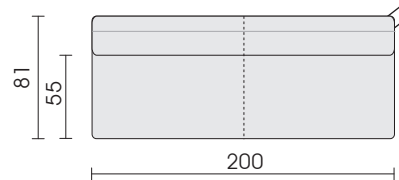

Model OD5728 Casino is also available as indoor product!

For further informations refer to product information 5728 Casino.

Side view

Side view

□ = Label

Chairs

Chair
without armrest
functional back
C43

Chair
with armrest
functional back
C53

Front view, type C06

Benches

Bench without armrest
C05

Bench without armrest
C06

Front view

Table

Dining table
T200

Each piece of furniture is handmade and unique. Deviations to the listed measurements may be caused by:
1. different upholstery materials (fabric, leather), 2. processing of ticking mats, 3. the pressure to combine individual parts, etc.
The seat comfort of a sofa type with larger seat depth usually differs from one with lower depth.