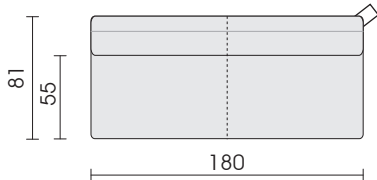

Model OD5728 Casino is also available as indoor product!

For further informations refer to product information 5728 Casino.

Side view

Side view

□ = Label

Chairs

Chair
without armrest
functional back
C43

Chair
with armrest
functional back
C53

Front view, type C06

Benches

Bench without armrest
C05

Bench without armrest
C06

Front view

Table

Dining table
T200

Each piece of furniture is handmade and unique. Deviations to the listed measurements may be caused by:
1. different upholstery materials (fabric, leather), 2. processing of ticking mats, 3. the pressure to combine individual parts, etc.
The seat comfort of a sofa type with larger seat depth usually differs from one with lower depth.