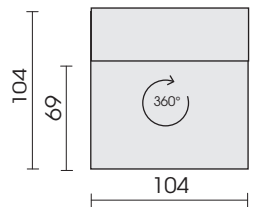

Turning and swing system, type 139: metal, outdoor powder coated, matt black;
 foot plate: metal, matt black fine structure powder-coated
Attention! maximum load: up to 110 kg

| Processing options of main seam / decorative seam | | | | | |
|---|---|---|---|---|---|
| | Plain seam | Lap seam | KR* (zipper piping) extra charge | Overcast seam extra charge | Piping |
| |  |  |  |  |  |
| Outdoor fabric | x | | | | |
| Outdoor leather | x | | | | |

Side view (type 139)

Armchair:

Element big,
Turning and
swing function
139

Cushion:

Outdoor Cushion
(Tapered cushion)
(Plain seam)
78 x 34
OD966

Outdoor Cushion
(Tapered cushion)
(Plain seam)
60 x 40
OD967