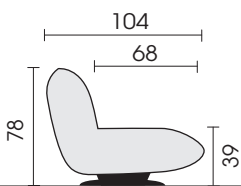

PRODUCT INFORMATION MODEL OD0618 BOOGIE

© 2018 KURT BEIER & KATI QUINGER

Swing function

360° rotary system

26.04.2023

OD BOOGIE: EXTRAVAGANT DESIGN. MAXIMUM COMFORT. PURE RELAXATION. INDOOR OR OUTDOOR ARMCHAIR WITH SWIVEL AND SWING FUNCTION. WIDE SEATING ELEMENT WITH A CUSHION LOOK ON A ROUND BASE PLATE MADE OF STEEL, BLACK MATT, FINE TEXTURED POWDER-COATED. CHOOSE AMONG A LARGE SELECTION OF FABRICS AND LEATHERS. UNIQUE PIECE PRODUCTION.

Turning and swing system, type 139: metal, outdoor powder coated, matt black;
 foot plate: metal, matt black fine structure powder-coated
Attention! maximum load: up to 110 kg

| Processing options of main seam / decorative seam | | | | | |
|---|---|---|---|---|---|
| | Plain seam | Lap seam | KR* (zipper piping) extra charge | Overcast seam extra charge | Piping |
| |  |  |  |  |  |
| Outdoor fabric | x | | | | |
| Outdoor leather | x | | | | |

Side view (type 139)

Armchair:

Element big,
Turning and
swing function
139

Cushion:

Outdoor Cushion
(Tapered cushion)
(Plain seam)
78 x 34
OD966

Outdoor Cushion
(Tapered cushion)
(Plain seam)
60 x 40
OD967