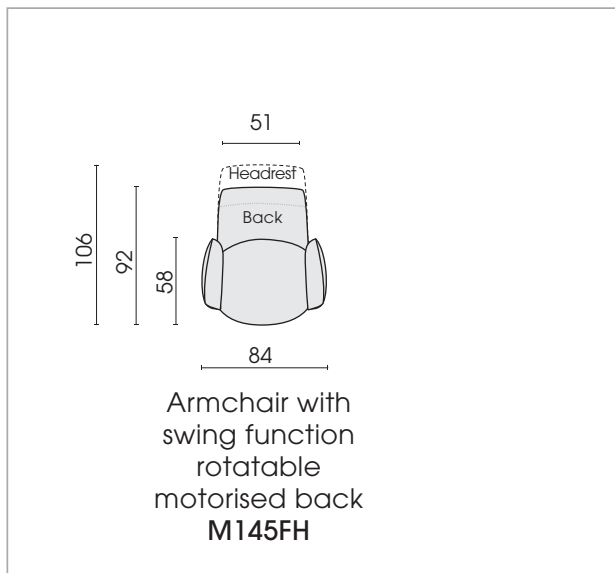

Turning and swing system, chair: metal, matt black fine structure powder-coated.
Attention! maximum load: up to 110 kg

Processing options of main seam / decorative seam

	Plain seam	Lap seam	Raw edged	Moccasin seam extra charge	Twin seam extra charge	KR* (zipper piping) extra charge	Overcast seam extra charge	Piping	Two needle seam	Square seam extra charge
Fabric	x	x					x			
Leather	x	x	x	x	x					
Fur										
Fake fur	x									

*Zipper piping: optionally in the colours black, red, nature or light grey.

Standard version for motorised drive:

- Control buttons
- Battery

Side view

04.04.2023

Each piece of furniture is handmade and unique. Deviations to the listed measurements may be caused by:
1. different upholstery materials (fabric, leather), 2. processing of ticking mats, 3. the pressure to combine individual parts, etc.
The seat comfort of a sofa type with larger seat depth usually differs from one with lower depth.

Metal turning and swing system,
matt black fine structure powder-coated

Charging port and control buttons