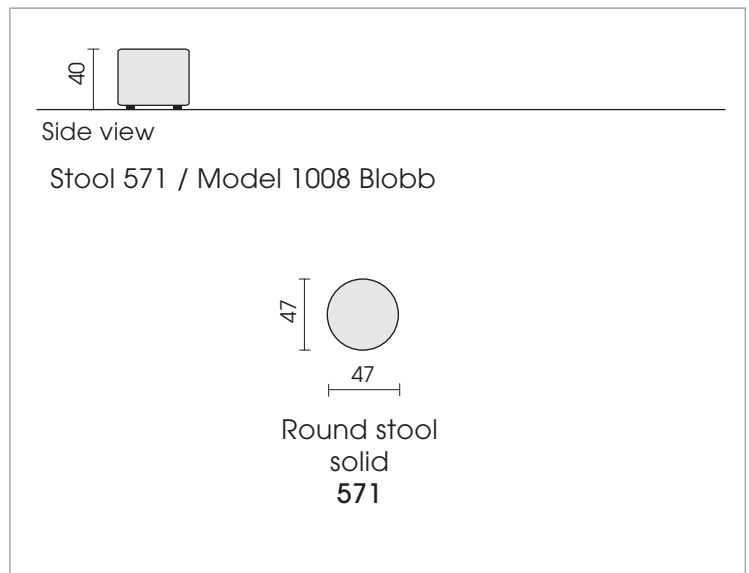

*Zipper piping: optionally in the colours black, red, nature or light grey.

Standard version for motorised drive:

- Control buttons
- Battery

Side view

04.04.2023

Each piece of furniture is handmade and unique. Deviations to the listed measurements may be caused by:
1. different upholstery materials (fabric, leather), 2. processing of ticking mats, 3. the pressure to combine individual parts, etc.
The seat comfort of a sofa type with larger seat depth usually differs from one with lower depth.