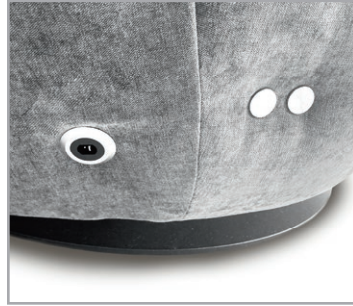

Turning and swing system, chair: metal, matt black fine structure powder-coated.
Attention! maximum load: up to 110 kg

Processing options of main seam / decorative seam

	Plain seam	Lap seam	Raw edged	Moccasin seam extra charge	Twin seam extra charge	KR* (zipper piping) extra charge	Overcast seam extra charge	Piping	Two needle seam	Square seam extra charge
Fabric	x	x					x			
Leather	x	x	x	x	x					
Fur										
Fake fur	x									

*Zipper piping: optionally in the colours black, red, nature or light grey.

Standard version for motorised drive:

- Control buttons
- Battery

Side view

04.04.2023

Each piece of furniture is handmade and unique. Deviations to the listed measurements may be caused by:
1. different upholstery materials (fabric, leather), 2. processing of ticking mats, 3. the pressure to combine individual parts, etc.
The seat comfort of a sofa type with larger seat depth usually differs from one with lower depth.

Metal turning and swing system,
matt black fine structure powder-coated

Charging port and control buttons